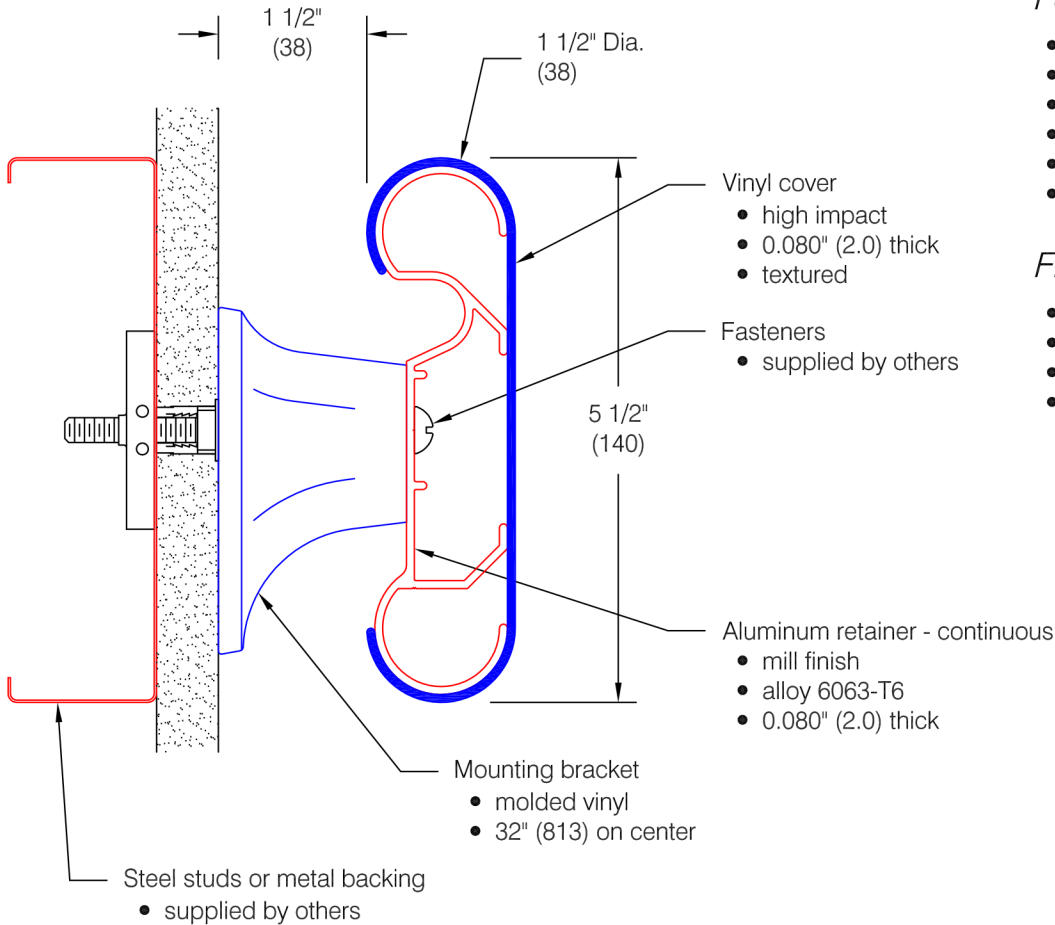

BR-500 Handrail

Features:

- ADA Compliant
- Class A fire rating
- Molded returns - with hardware
- Molded outside corners - with hardware
- Molded inside corners - with hardware
- Stock length 12'-0" (3658)

Finishes:

- Manufacturer's standard colors
- Custom colors available
- Grooved (see WD.8.0)
- Accent stripe (see WD.10.0)