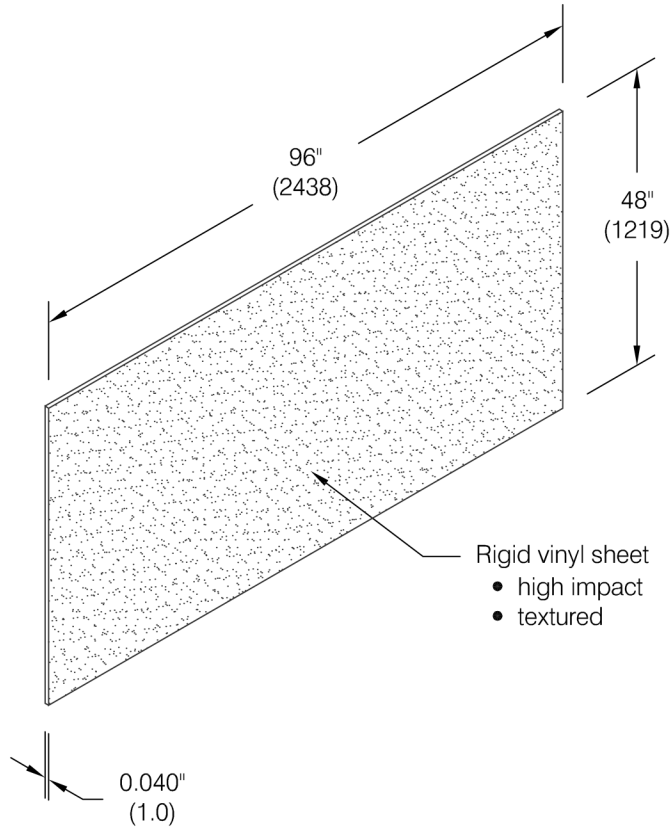

WC-40 Wall Covering

Rigid vinyl sheet

- high impact
- textured

Features:

- Class A fire rating
- Heavier gauges available
- Stock size 4'-0" (1219) x 8'-0" (2438) sheets
- Custom sizes are available (minimums apply)

Finishes:

- Manufacturer's standard colors
- Custom colors available

Mounting Options:

- Adhesive (supplied separately)
 - ADH-60 mastic adhesive
 - ADH-30 contact adhesive

WC-99 Joint cover

WC-100 Inside corner
(90 to 135 degrees)

WC-101 Outside corner

WC-98 Top cap/End cap