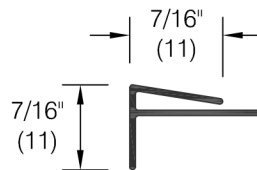

WC-40 Wall Covering

Rigid vinyl sheet

- high impact
- textured

Features:

- Class A fire rating
- Heavier gauges available
- Stock size 4'-0" (1219) x 8'-0" (2438) sheets
- Custom sizes are available (minimums apply)

Finishes:

- Manufacturer's standard colors
- Custom colors available

Mounting Options:

- Adhesive (supplied separately)
 - ADH-60 mastic adhesive
 - ADH-30 contact adhesive

WC-99 Joint cover

WC-100 Inside corner
(90 to 135 degrees)

WC-101 Outside corner

WC-98 Top cap/End cap