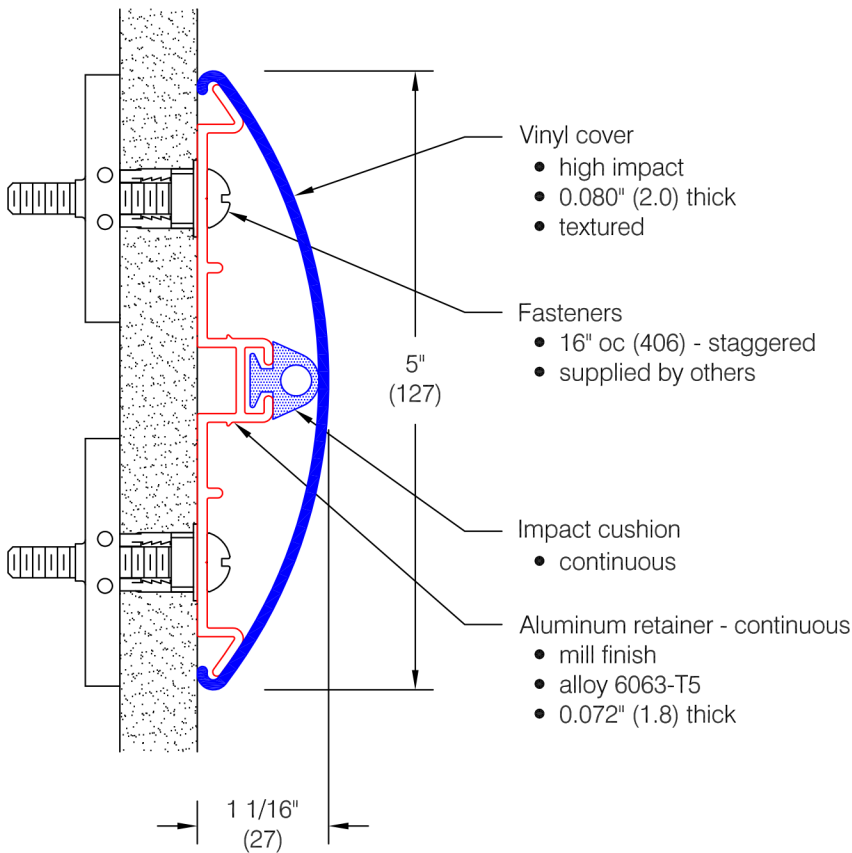

# WG-5 Wall Guard

## Features:

- Class A fire rating
- Molded end caps
- Molded outside corners
- Molded inside corners
- Stock length 12'-0" (3658)

## Finishes:

- Manufacturer's standard colors
- Custom colors available
- Molded vertical accents available

- Optional 3/4" wide molded vertical accent
- may be placed individually or in series, side-by-side
  - available in a wide range of colors
  - may be located along length of profile as desired