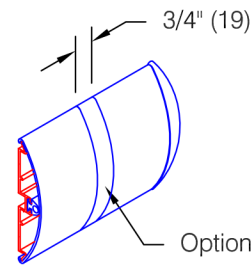

WG-5 Wall Guard

Features:

- Class A fire rating
- Molded end caps
- Molded outside corners
- Molded inside corners
- Stock length 12'-0" (3658)

Finishes:

- Manufacturer's standard colors
- Custom colors available
- Molded vertical accents available

1. Optional 3/4" wide molded vertical accent
2. may be placed individually or in series, side-by-side
   - available in a wide range of colors
   - may be located along length of profile as desired