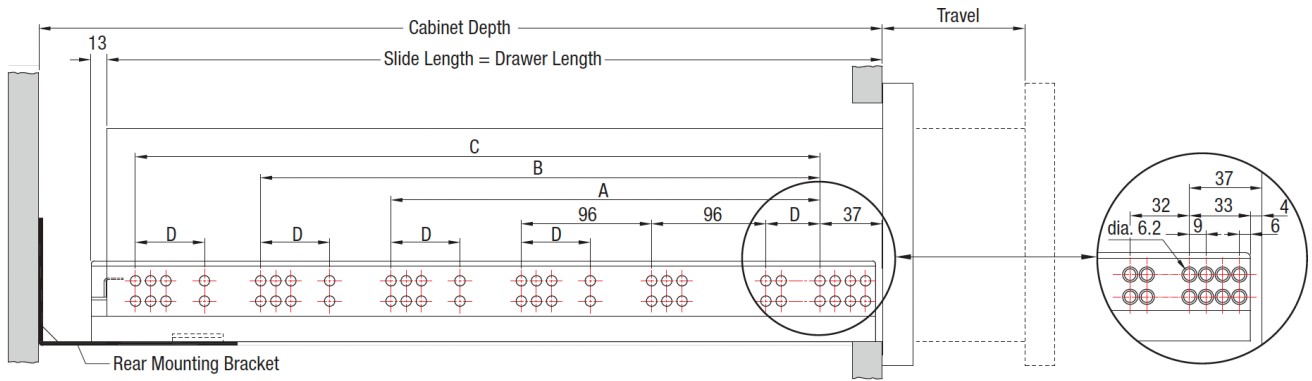

# OI-4100 SERIES

- Inside Drawer Width = Cabinet Width -42
- Max. Drawer Height = Opening Minus 20mm = Drawer Opening -20

| SLIDE       |              | INSIDE CABINET DEPTH |              | MOUNTING MEASUREMENTS |              |              |             |
|-------------|--------------|----------------------|--------------|-----------------------|--------------|--------------|-------------|
| SIZE        | TRAVEL       | MINIMUM              | MAXIMUM      | A                     | B            | C            | D           |
| mm · inches | mm · inches  | mm · inches          | mm · inches  | mm · inches           | mm · inches  | mm · inches  | mm · inches |
| 305 · 12"   | 292 · 11.50" | 325 · 12.80"         | 366 · 14.41" | -                     | -            | -            | 32 · 1.26"  |
| 381 · 15"   | 368 · 14.49" | 401 · 15.79"         | 442 · 17.40" | 320 · 12.60"          | -            | -            | 32 · 1.26"  |
| 457 · 18"   | 444 · 17.48" | 477 · 18.78"         | 518 · 20.39" | 320 · 12.60"          | 416 · 16.39" | -            | 32 · 1.26"  |
| 553 · 21"   | 520 · 20.47" | 553 · 21.77"         | 594 · 23.39" | 320 · 12.60"          | 416 · 16.39" | 480 · 18.90" | 32 · 1.26"  |

**PACKING UNIT: 10 PAIR PER BOX (INCLUDING REAR MOUNTING BRACKETS AND DRAWER LOCKING DEVICE)**